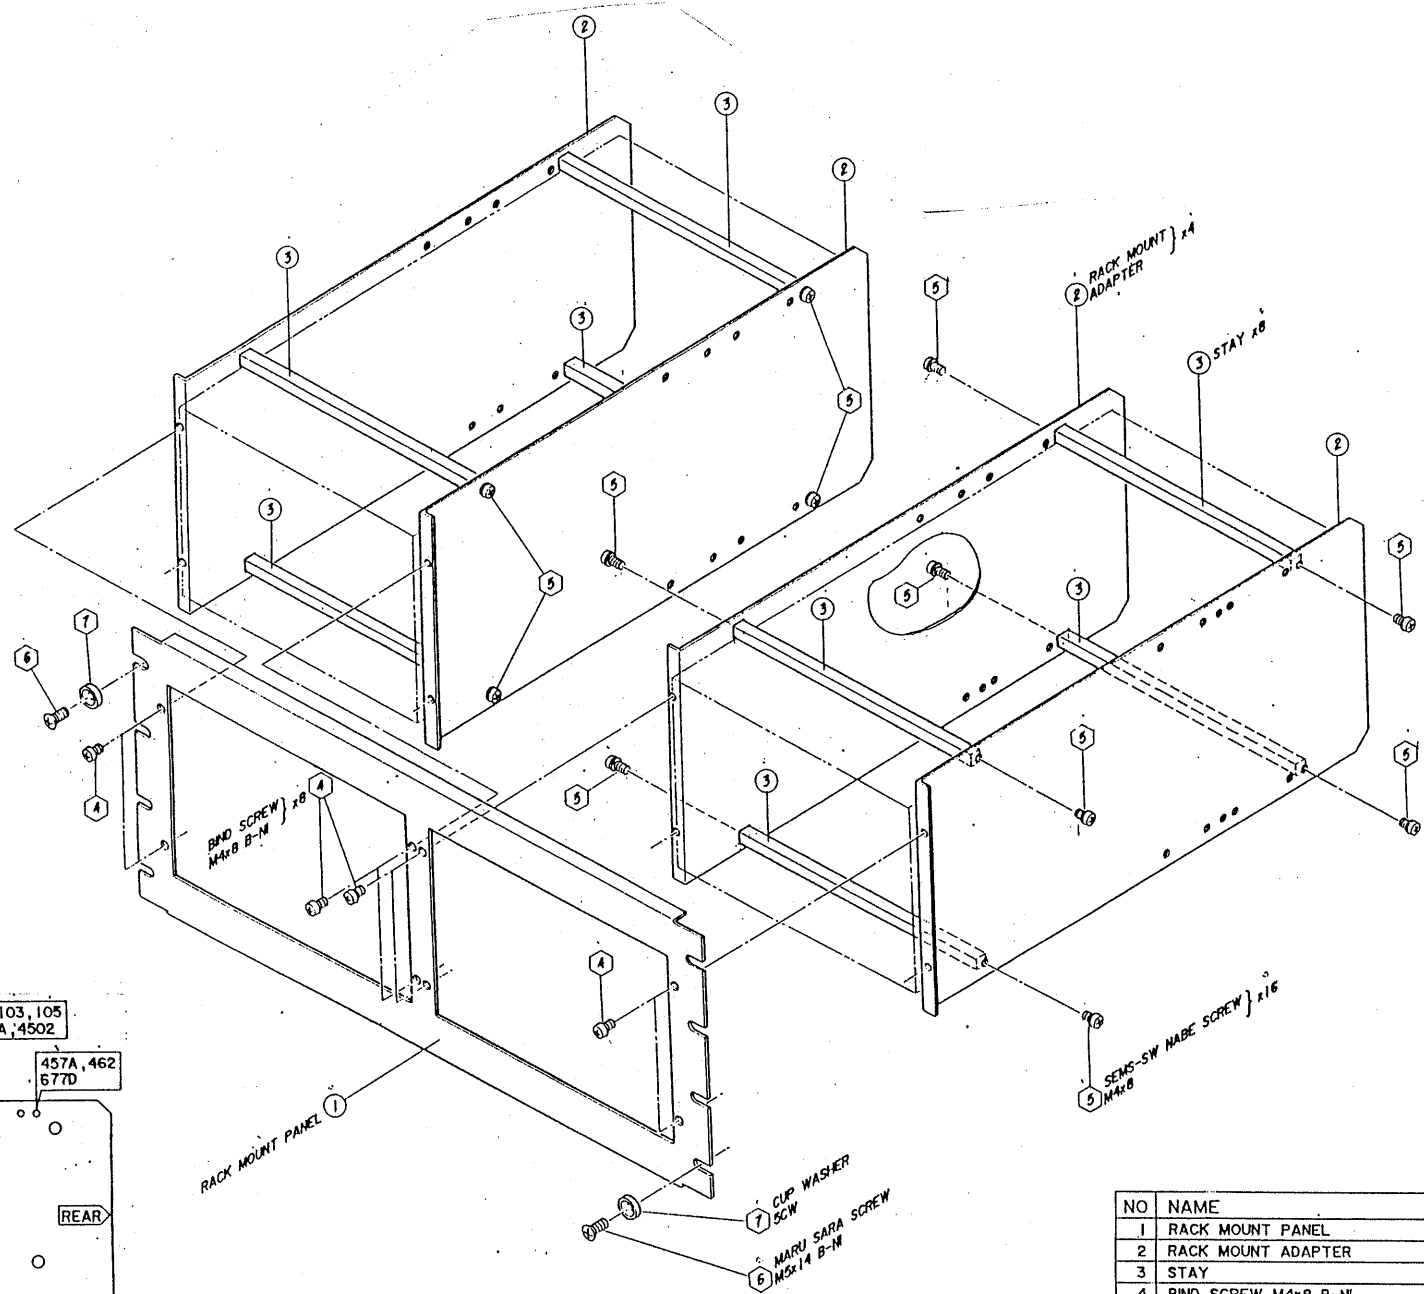

RMP1942-2014
RMP2002-2014

NO	NAME	QTY
1	RACK MOUNT PANEL	1
2	RACK MOUNT ADAPTER	4
3	STAY	8
4	BIND SCREW M4x8 B-NI	8
5	SEMS-SW NABE SCREW M4x8	16

RMP2002-2014

6	MARU SARA SCREW M5x14 B-NI	8
7	CUP WASHER 5CW	8

RMP1942-2014

6	MARU SARA SCREW M5x14 B-NI	4
7	CUP WASHER 5CW	4