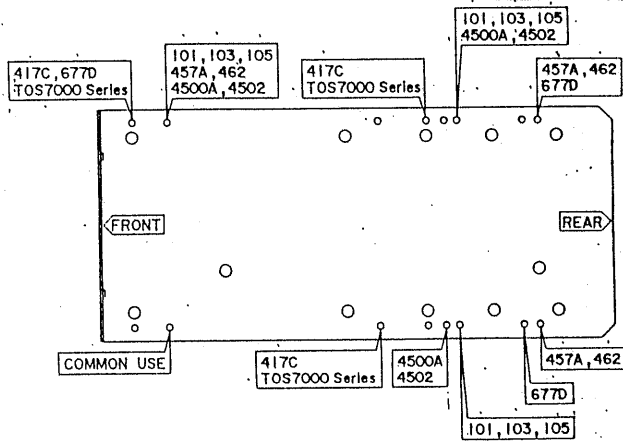

RMP1942-2014
RMP2002-2014

NO	NAME	QTY
1	RACK MOUNT PANEL	1
2	RACK MOUNT ADAPTER	4
3	STAY	8
4	BIND SCREW M4x8 B-NI	8
5	SEMS-SW NABE SCREW M4x8	16

RMP2002-2014

6	MARU SARA SCREW M5x14 B-NI	8
7	CUP WASHER 5CW	8

RMP1942-2014

6	MARU SARA SCREW M5x14 B-NI	4
7	CUP WASHER 5CW	4